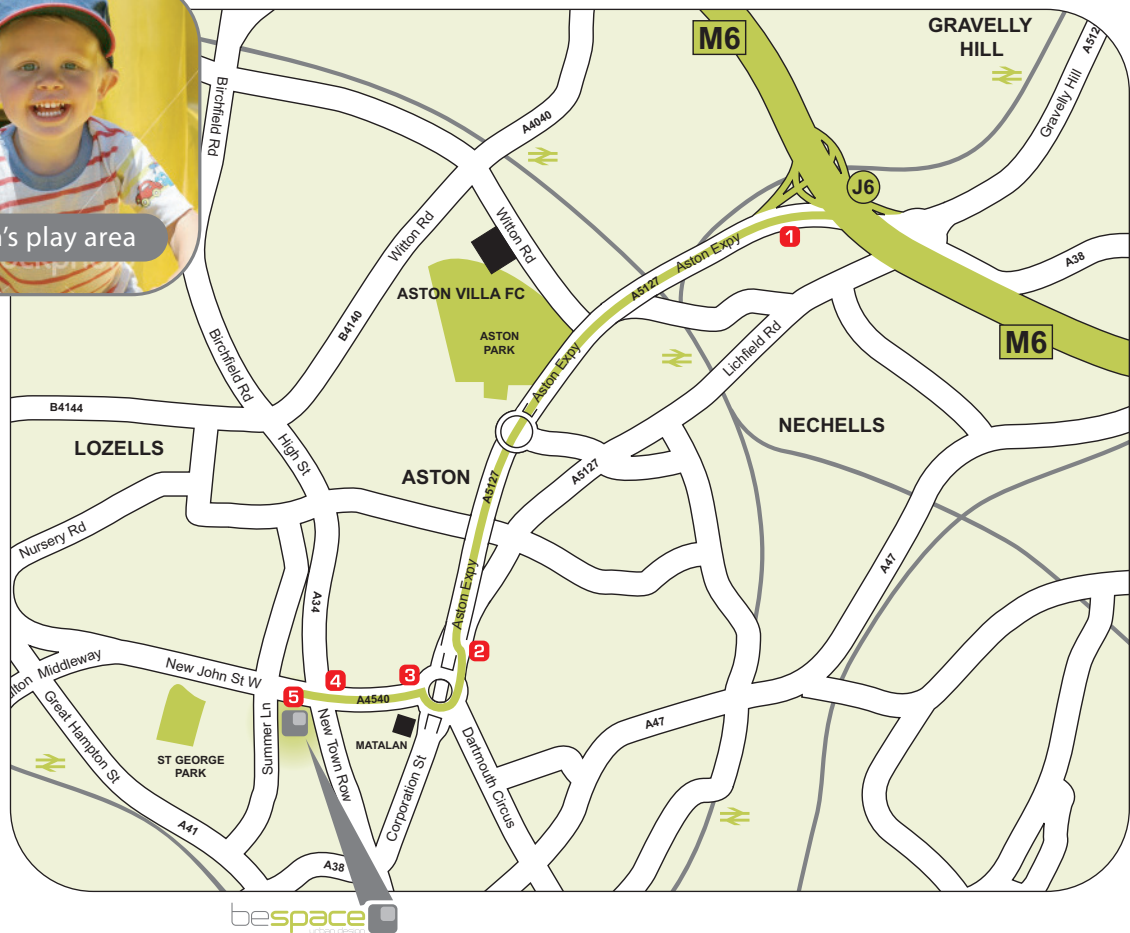

Birmingham Showroom

36 New John Street West
Birmingham
B19 3NB
(Near City Centre)
With children's play area

Tel 0121 333 4665
www.bespace.co.uk

Opening Hours
Mon - Fri: 10.00am - 5.30pm
Sat - Sun: By appointment

Sun by appointment. Please call to arrange times outside of normal opening hours and we will accommodate where possible

Bespace are ideally located on the outskirts of Birmingham City Centre, there is ample parking outside the front door.

Directions

Using postcode B19 3NB on satellite navigation will get you to the front door, alternatively you can:

- 1 Take Junction 6 of the M6 and follow signs for Birmingham on the A38.
- 2 Leave the A38 taking the second exit and approach a large island.
- 3 Take the third exit from the island (Matalan will be on your left hand side)
- 4 Drive down the dip for 200 metres and straight over the traffic lights.
- 5 Immediately after the traffic lights park in the slip road adjacent to our premises